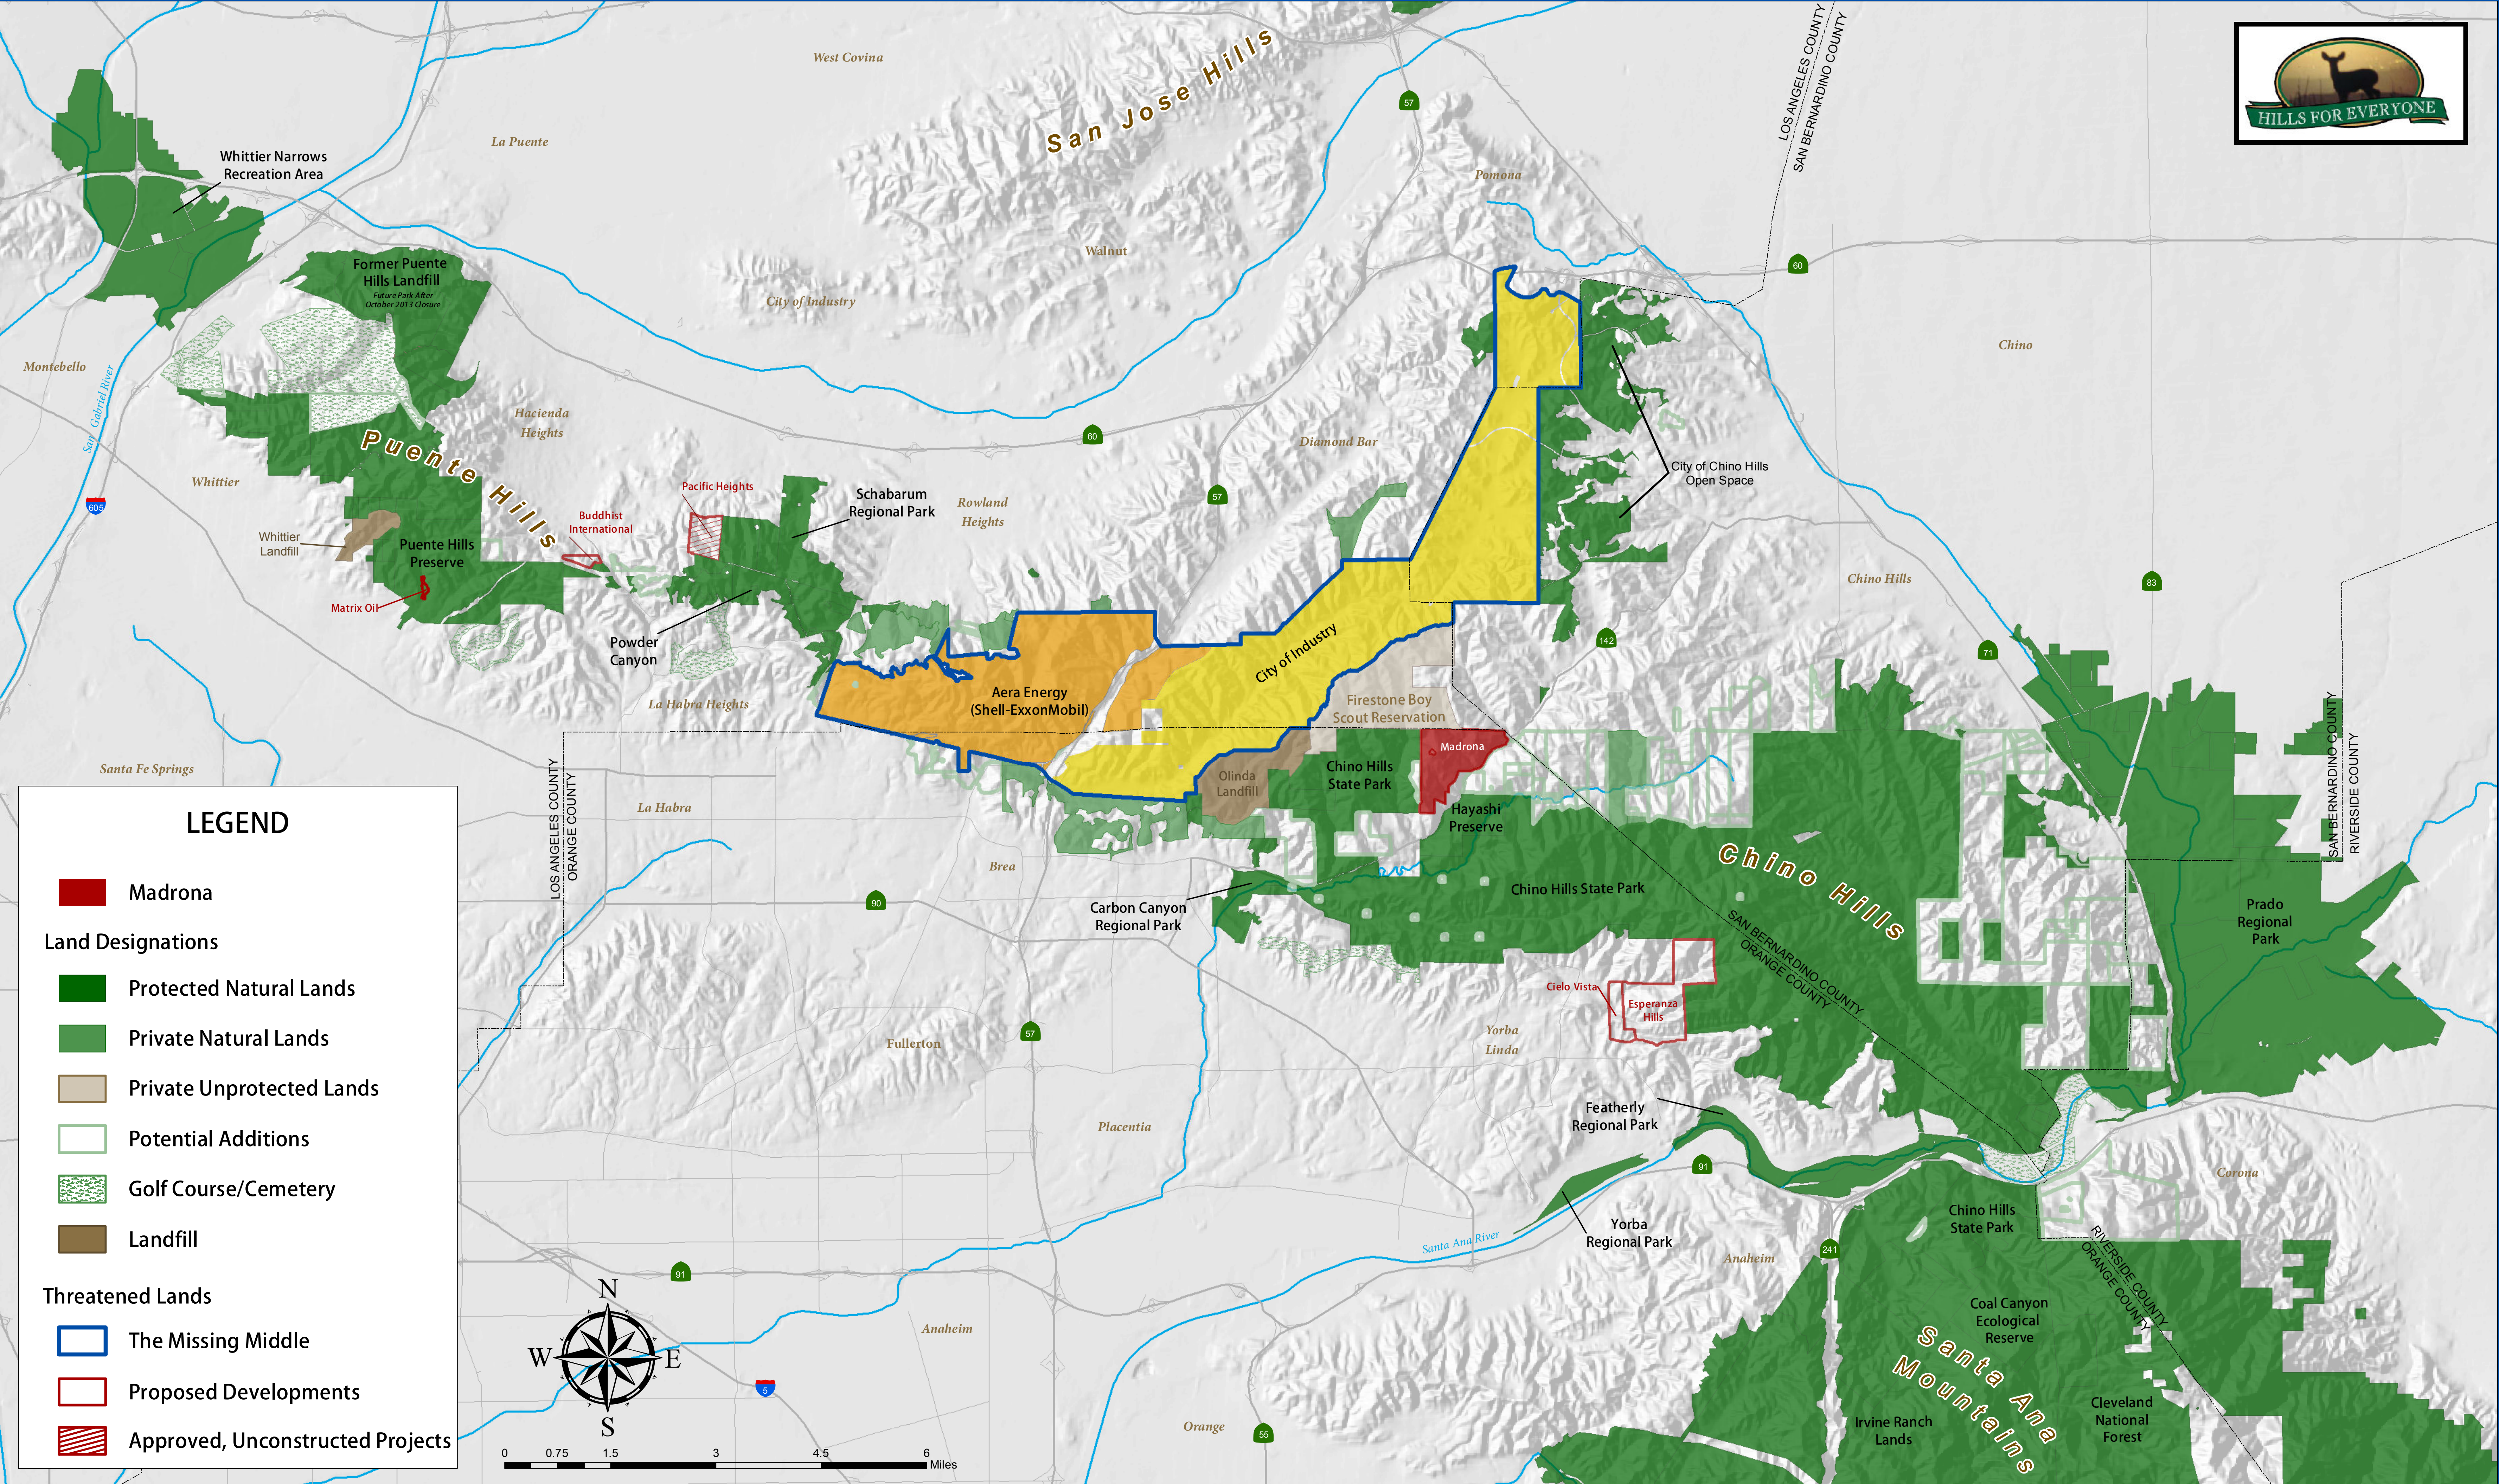

# Madrona Within the Puente-Chino Hills Wildlife Corridor

Data Provided by First American Title.  
Last Updated February 2015

Projection: Lambert Conformal Conic  
Datum: North American 1983  
Scale: 1: 60,000