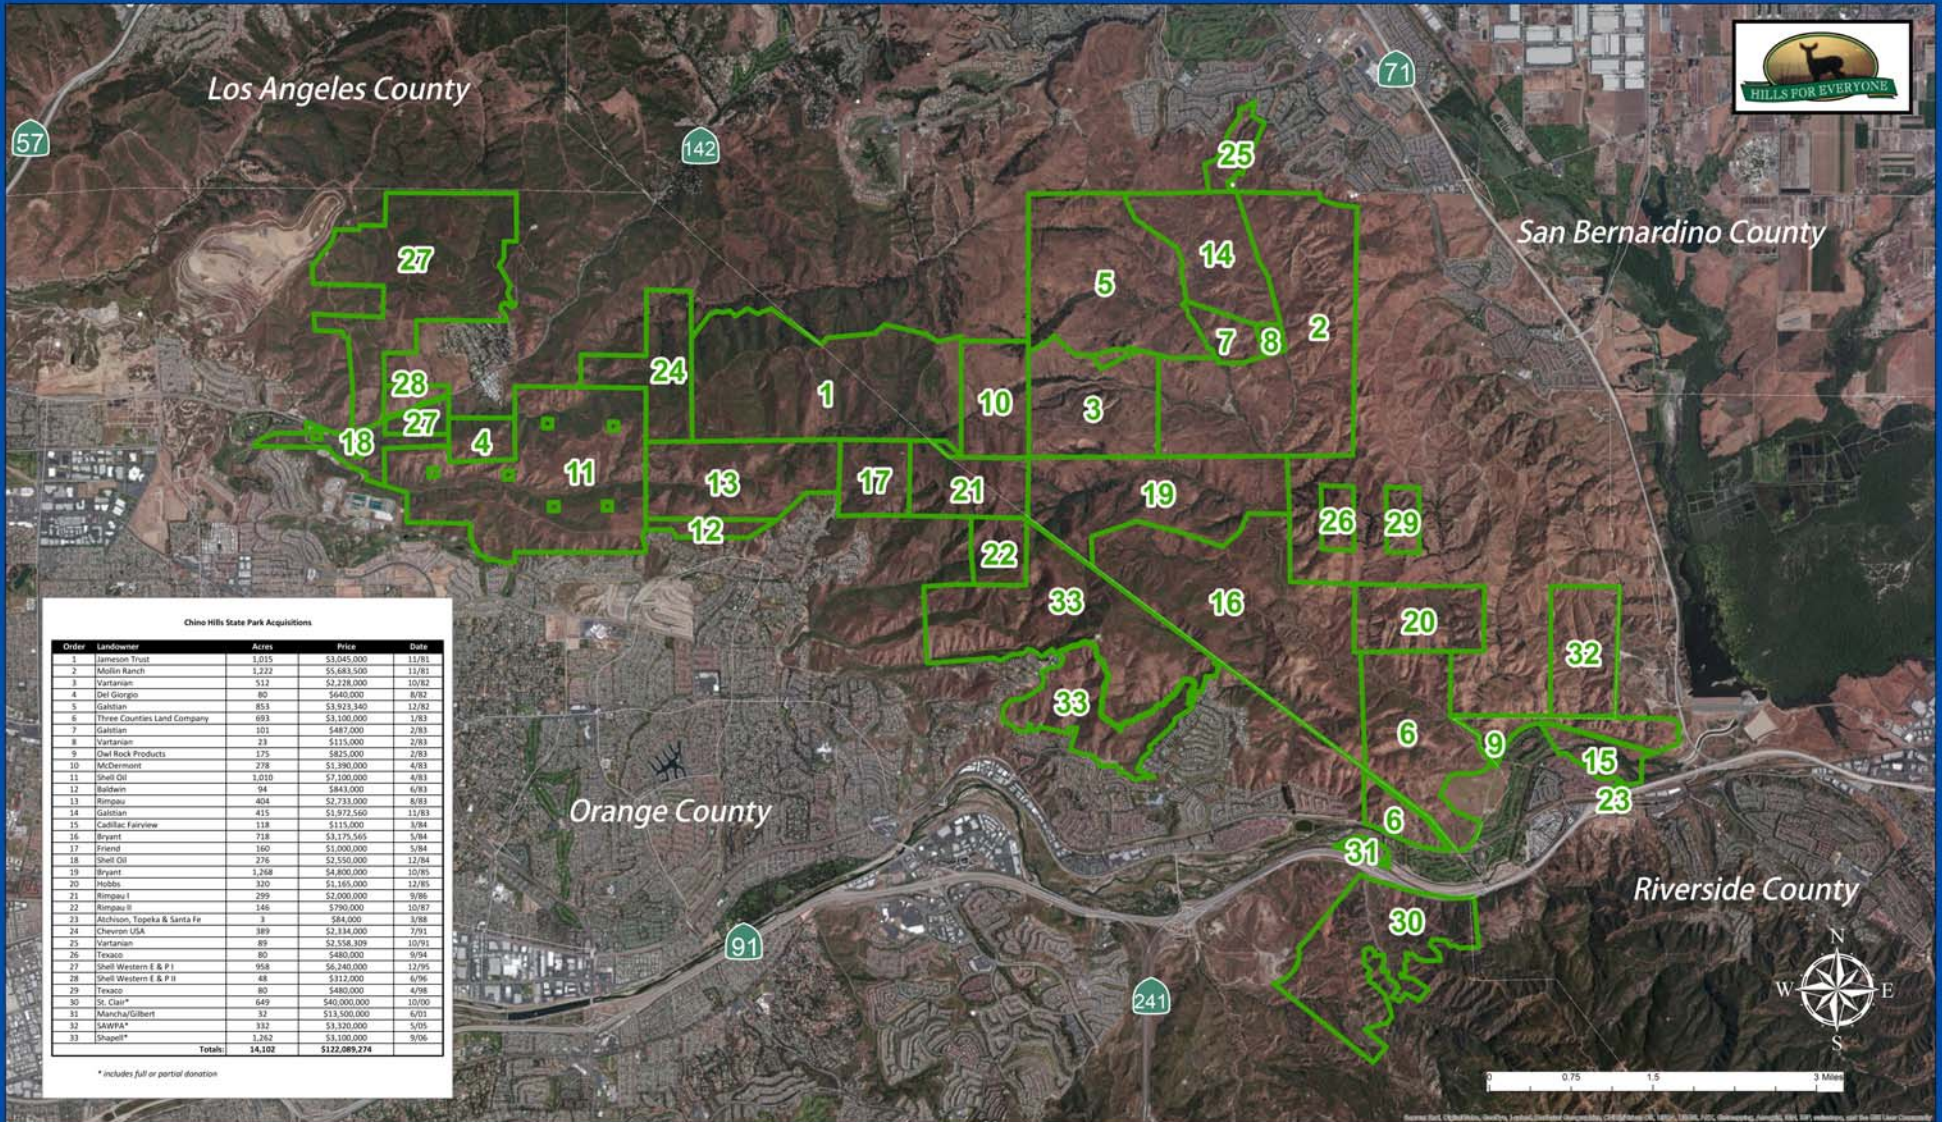

Chino Hills State Park Acquisition Map

Projection: Lambert Conformal Conic
Datum: North American 1983
Scale: 1:60,000