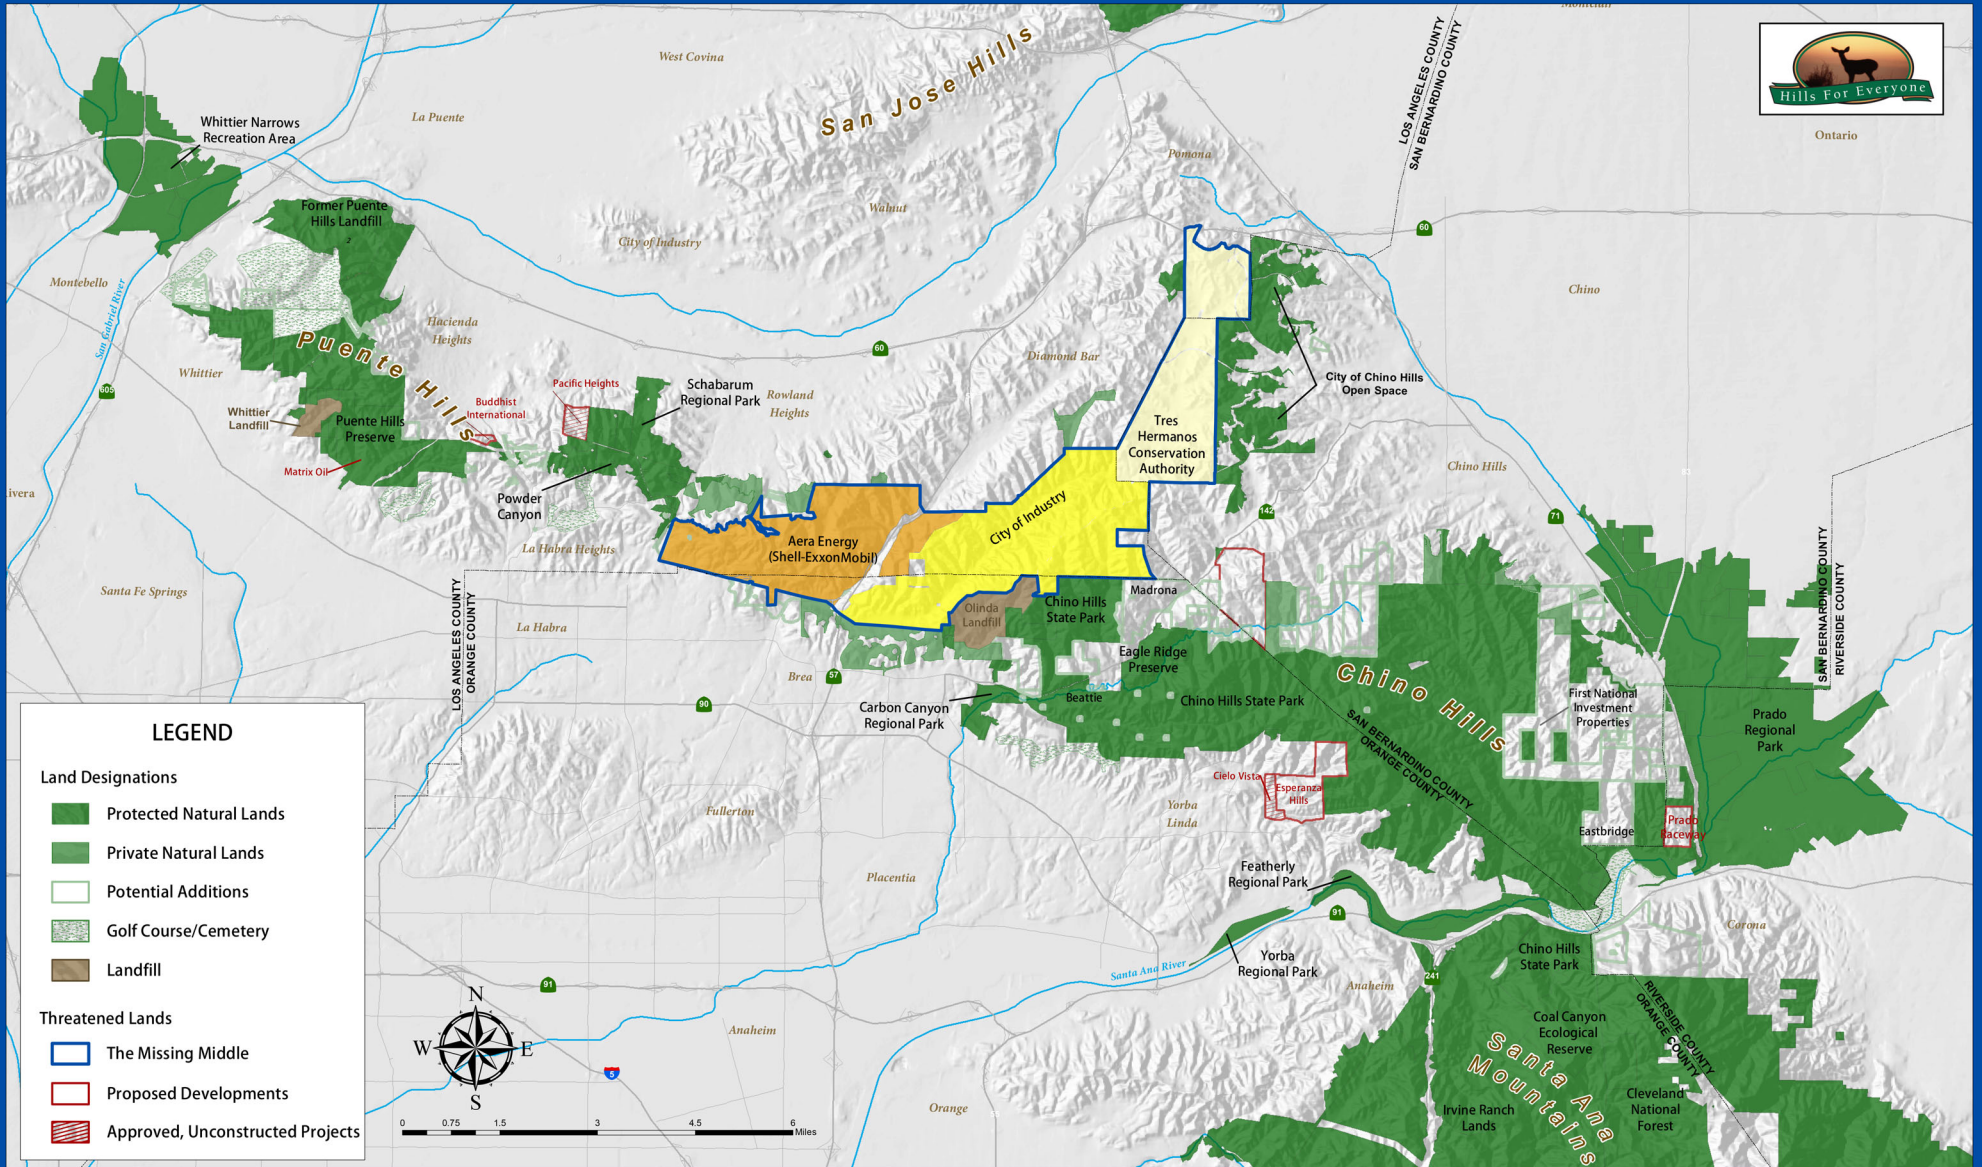

Natural Lands Within the Puente-Chino Hills Wildlife Corridor

Ontario

Data Provided by First American Title.
Last Updated February 2019

Projection: Lambert Conformal Conic
Datum: North American 1983
Scale: 1:60,000