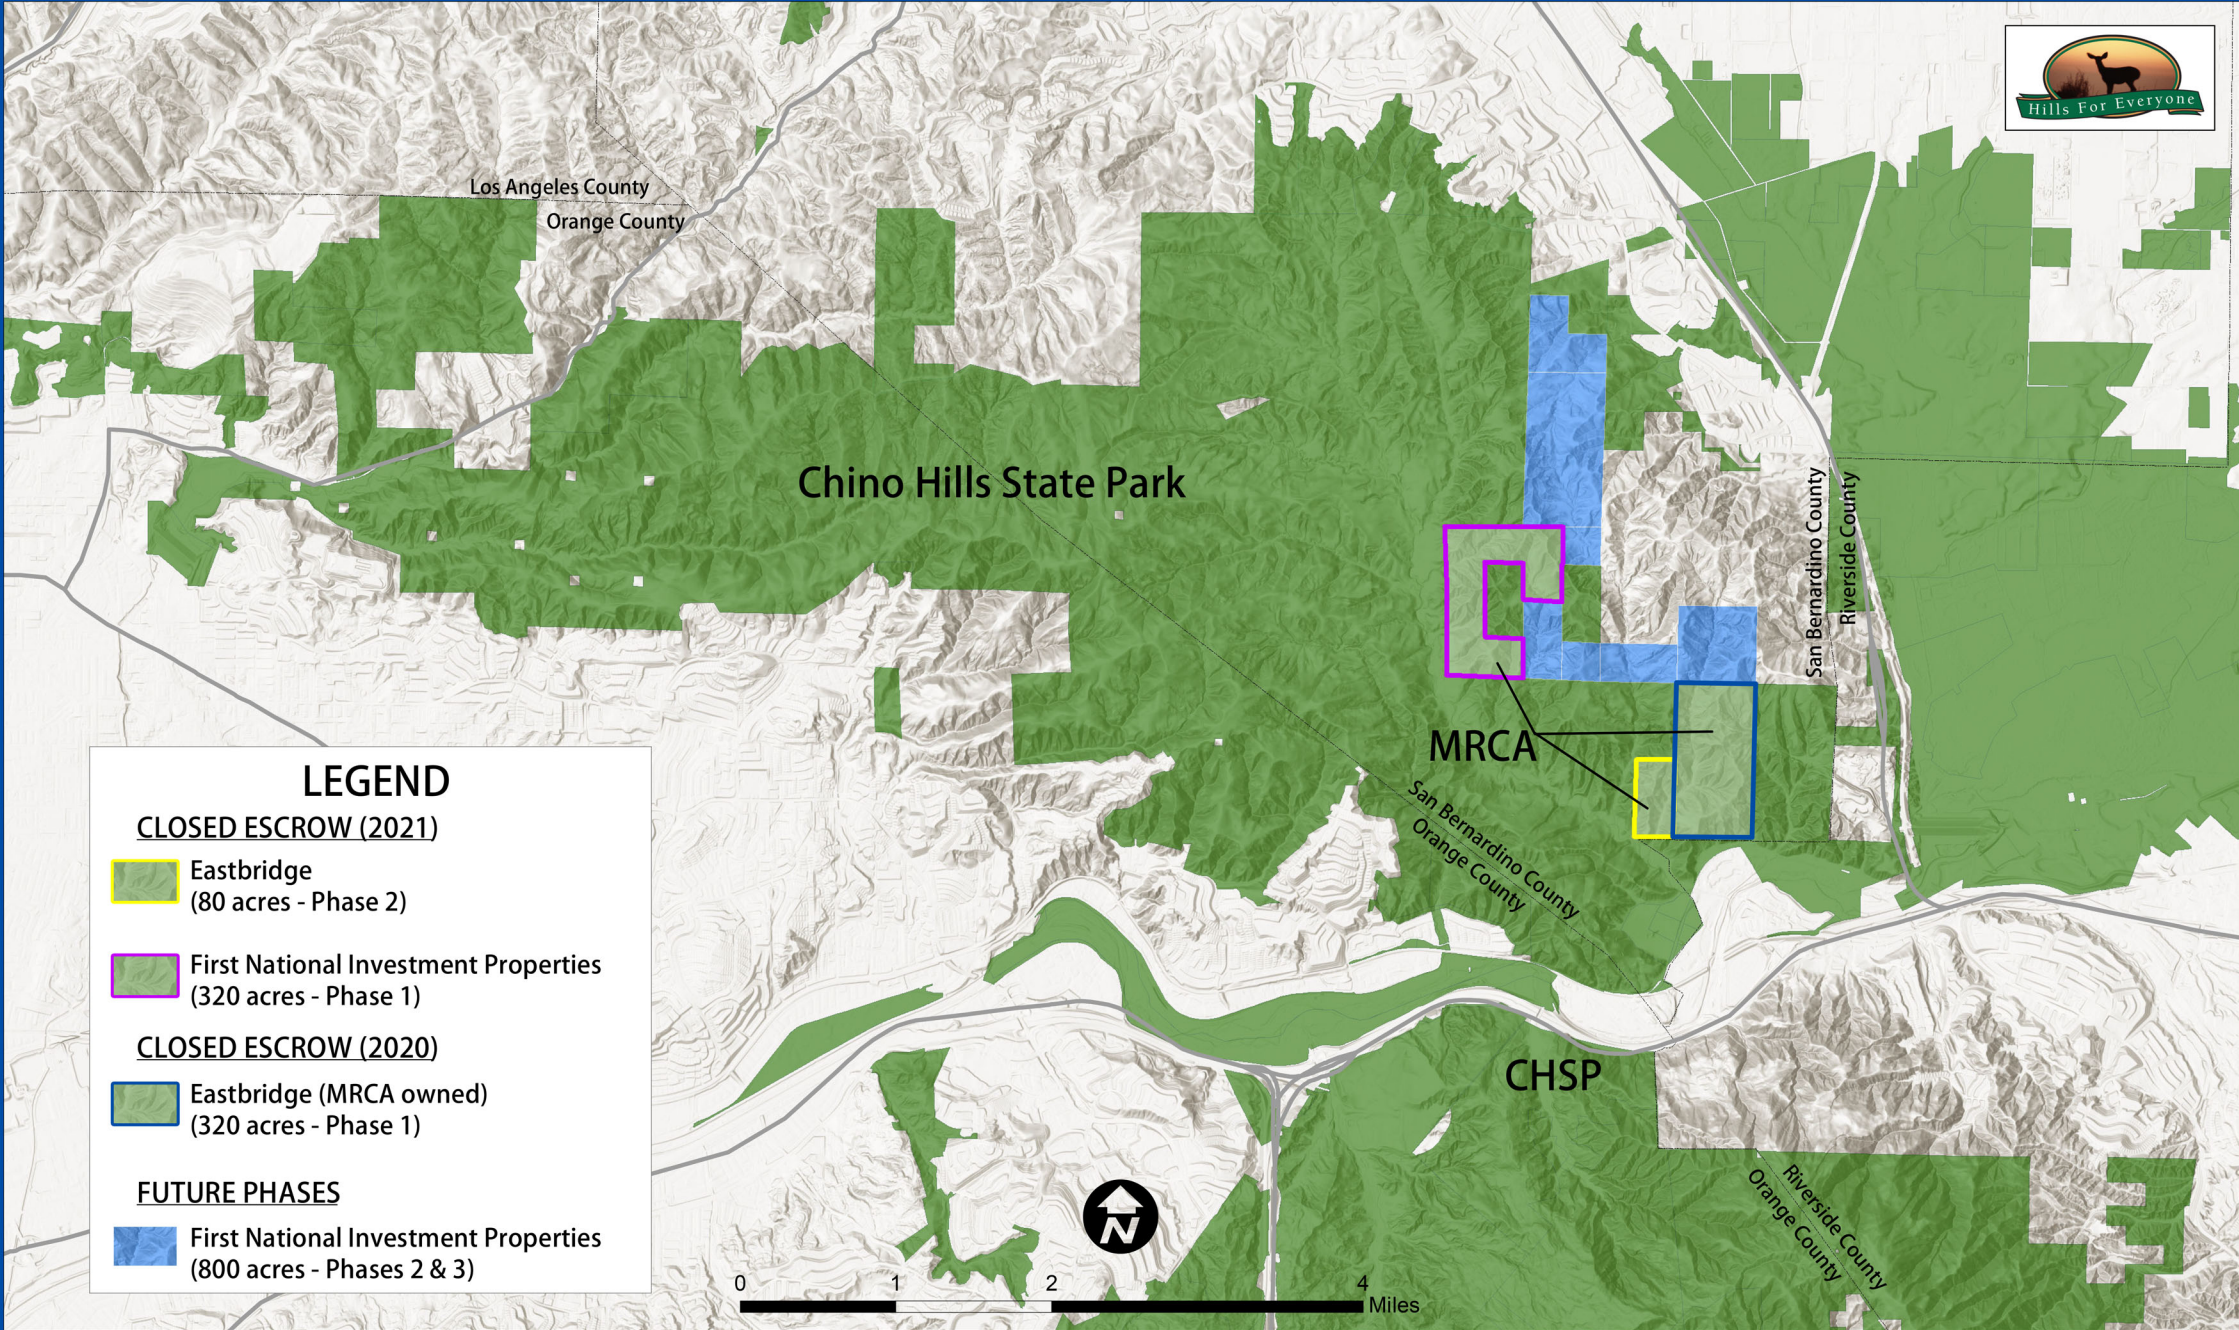

Two Acquisitions Close Escrow Adjacent to Chino Hills State Park

LEGEND

CLOSED ESCROW (2021)

- Eastbridge (80 acres - Phase 2)
- First National Investment Properties (320 acres - Phase 1)

CLOSED ESCROW (2020)

- Eastbridge (MRCA owned) (320 acres - Phase 1)

FUTURE PHASES

- First National Investment Properties (800 acres - Phases 2 & 3)

Data Provided by Department of Parks and Recreation; First American Title; OC Parks; and Orange County Transportation Authority. Map Last Updated August 2021

Projection: Lambert Conformal Conic
Datum: North American 1983
Scale: 1:60,000