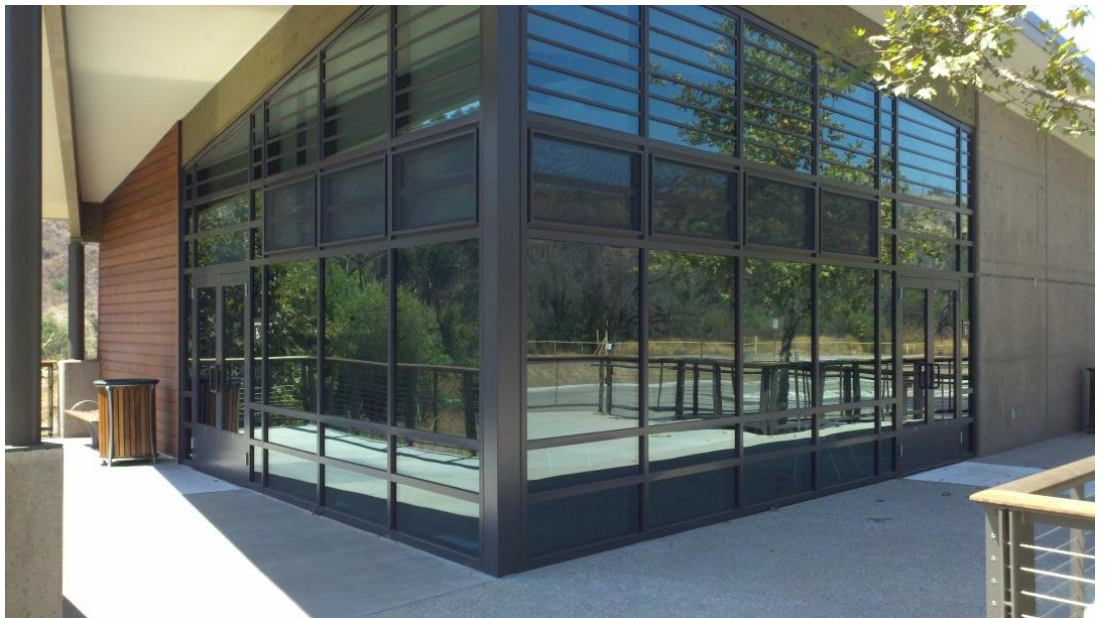

Chino Hills State Park - Discovery Center

4500 Carbon Canyon Road Brea, CA 92823

Meeting Room Rental information

Approx. 900 sq. ft.

Accommodates up to

60 people seated or

115 people standing

Includes :

- Kitchenette
- 10- 6' tables
- 60 Chairs

Rental Rates

During Park Hours:

$50 per hour 2 hour minimum

Outside of Park Hours:

$100 per hour 2 hour minimum

There is no parking fee for vehicles associated with the room rental during the agreed rental period. Vehicles left in the parking lot after the event hours are subject to parking fees during park operating hours. Vehicles left in the lot after the rental period on days the park is closed are subject to citation.

Park Hours: Open Friday through Monday

8 am-5 pm October – March and 8 am-7 pm April – September

Park closed Tuesday, Wednesday, Thursday

For more information call 714-524-2471 or 951-780-6222